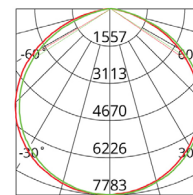

### PHOTOMETRIC DIAGRAM

Unit: cd  
 - C0/180 114.6deg  
 - C90/270 114.1deg

### PHOTOMETRICS

Efficacy	115lm/W @ 4000K
LED	SMD
CCT	3000 / 4000 / 5000K
Beam Angle	120°
CRI	>80
SDCM	<5 @3000K 5000K, <7@4000K
Useful life @Ta25° (L70)	50,000hr