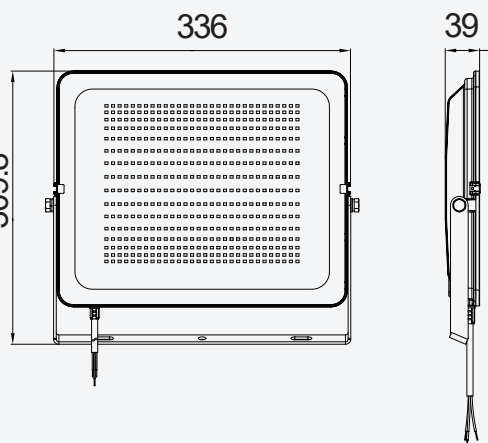

# STAX<sup>G4</sup>

## STAX200WG4

SAP CODE: 2002324

STAX G4 is a versatile and efficient LED Floodlight. With selectable colour temperature, dual power version, it is suitable for a wide range of applications.

### ACCESSORIES

STAX90D-BRKT-L  
SAP CODE: 2002137  
90° Bracket - Large

### CONSTRUCTION

Housing Material	Aluminum
Diffuser Material	Glass (Clear)
Adjustable Angle	0-270°
Fixings/Hardware	Mounting bracket
Connection Type	1.0M, Flex
Total Weight	2.9kg
Dimensions	336x309.8x39mm
Operating Ambient Temp.	-20 to 45°C
Electrical Classification	Class 1